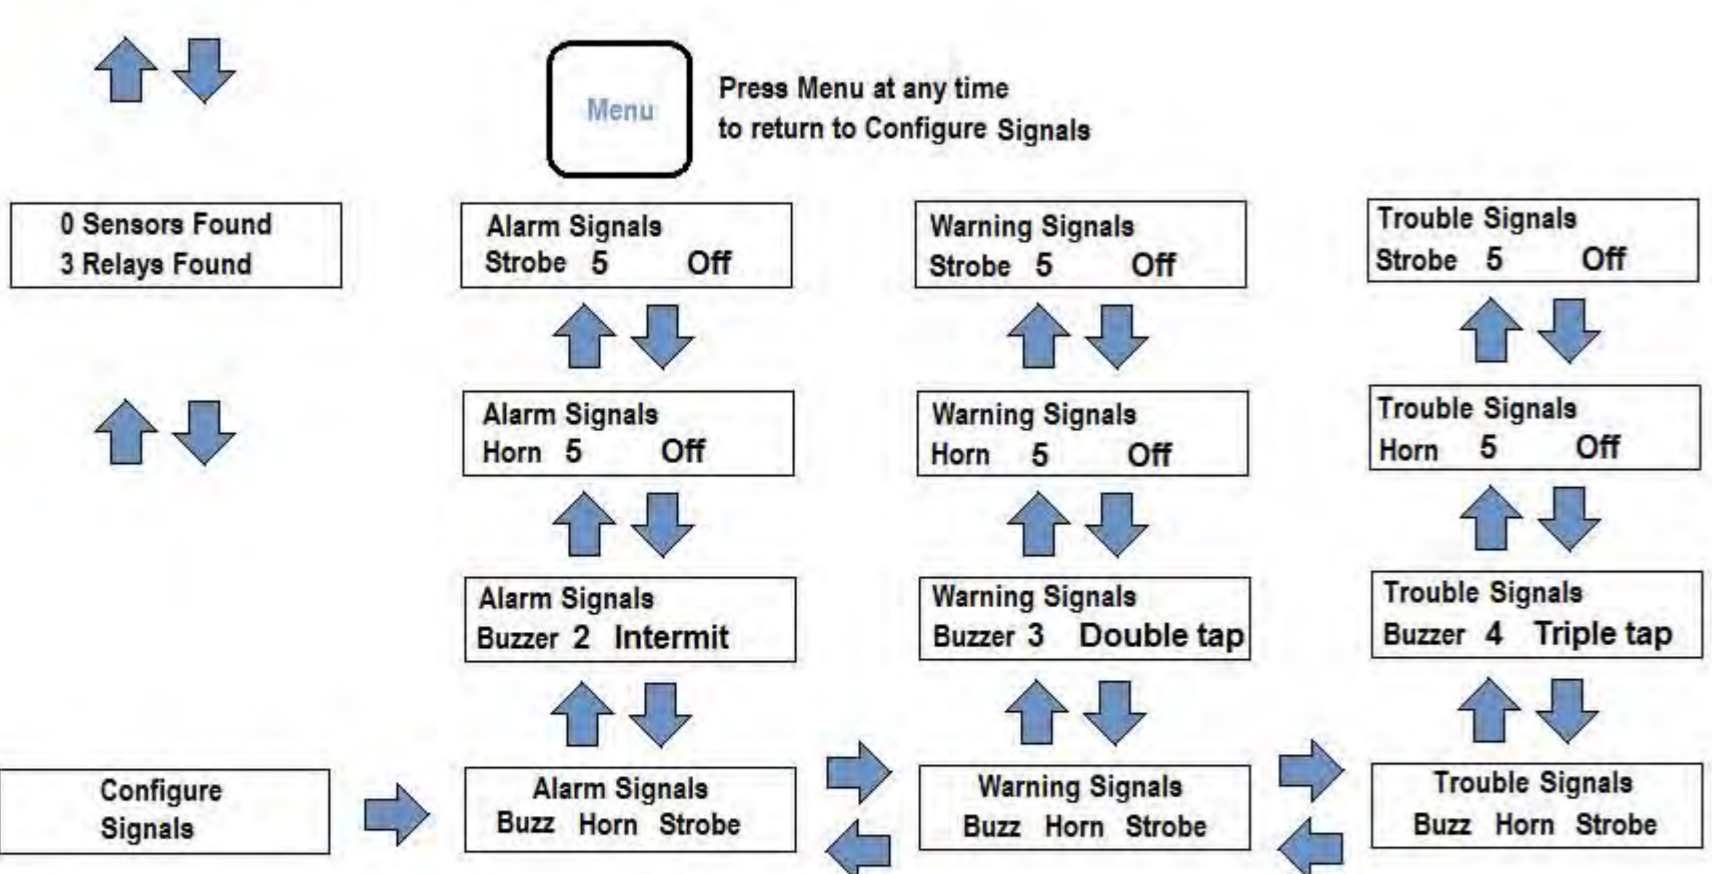

Configure System

- 1 Continuous
- 2 Intermittent, one second on at two second intervals
- 3 Double tap, two beeps at 5 second intervals
- 4 Triple tap, three short beeps at 15 second intervals
- 5 Off